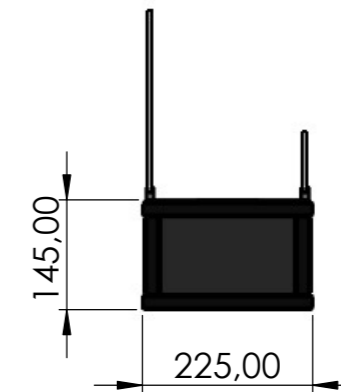

Decoflame® Torino, Black Denver F6 1120

<p>Dimensions are in millimeters</p>	<p>Decoflame ApS Vang Mark 2 9380 Vestbjerg Denmark Tlf: +45 9630 4800</p>	<p>SCALE: 1:10</p>
<p>Date 03-04-2024</p>	<p> bestilling@decoflame.dk</p>	<p>FORMAT: A3</p>
<p>REVISION:</p>	<p>Order Number - Customer - Reference:</p>	
<p>Author: JDR</p>	<p>PRINCIPLE - Torino</p>	
<p>Copyright of Decoflame ApS Denmark, whose property this document remains. No part thereof may be disclosed, copied, duplicated or in any other way made use of, except with the approval of Decoflame ApS.</p>	<p>Customer Approval Signature - Date</p>	

Dimensions are in millimeters		Decoflame Aps Vang Mark 2 9380 Vestbjerg Denmark Tlf: +45 9630 4800	 bestilling@decoflame.dk	SCALE: 1:10
Date	03-04-2024			FORMAT: A3
REVISION:				
Author:	JDR	Order Number - Customer - Reference: PRINCIPLE - Torino		
Copyright of Decoflame ApS Denmark, whose property this document remains. No part thereof may be disclosed, copied, duplicated or in any other way made use of, except with the approval of Decoflame ApS.		Customer Approval Signature - Date		