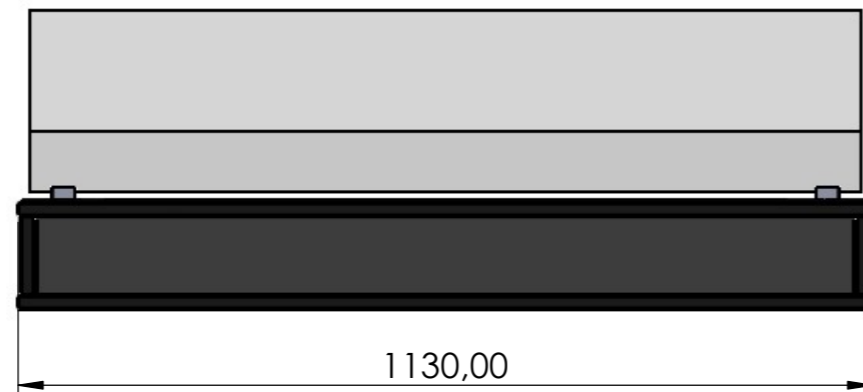

Decoflame® Torino, Black Denver F6 1120

<p>Dimensions are in millimeters</p>	<p>Decoflame ApS Vang Mark 2 9380 Vestbjerg Denmark Tlf: +45 9630 4800</p>	<p>SCALE: 1:10</p>
<p>Date 03-04-2024</p>	<p> bestilling@decoflame.dk</p>	<p>FORMAT: A3</p>
<p>REVISION:</p>	<p>Order Number - Customer - Reference:</p>	
<p>Author: JDR</p>	<p>PRINCIPLE - Torino</p>	
<p>Copyright of Decoflame ApS Denmark, whose property this document remains. No part thereof may be disclosed, copied, duplicated or in any other way made use of, except with the approval of Decoflame ApS.</p>	<p>Customer Approval Signature - Date</p>	

Dimensions are in millimeters		Decoflame Aps Vang Mark 2 9380 Vestbjerg Denmark Tlf: +45 9630 4800	 bestilling@decoflame.dk	SCALE: 1:10
Date	03-04-2024			FORMAT: A3
REVISION:				
Author:	JDR	Order Number - Customer - Reference: PRINCIPLE - Torino		
Copyright of Decoflame ApS Denmark, whose property this document remains. No part thereof may be disclosed, copied, duplicated or in any other way made use of, except with the approval of Decoflame ApS.		Customer Approval Signature - Date		