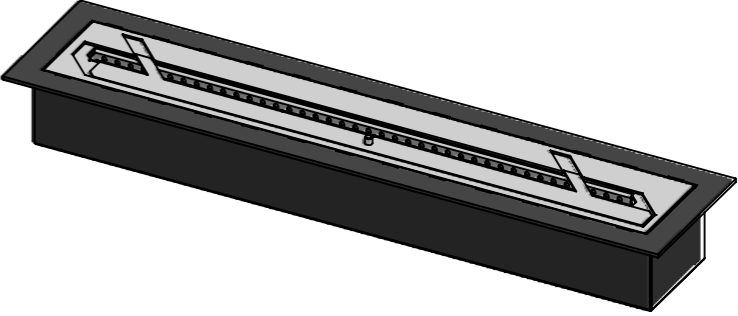

Outdoor Built-in Burner 900mm with safety chamber and lip Black

Technical Data

Capacity: 10L
 Burning time: 7-14 h
 Heat Outout: 4,1-8.2 kw
 Net weight: 18 kg.

Features:

- Decoflame® brushed stainless steel manual burner
- Adjustable flame height
- No chimney required
- No ash, smoke or soot
- Outdoor use
- Safety chamber with lip
- Shutter tool

Optional

Glass screen

Dimensions are in millimeters		Decoflame ApS Vang Mark 2 9380 Vestbjerg Denmark Tlf: +45 9630 4800 	SCALE: 1:10
Date	20-01-2023		FORMAT: A3
REVISION:	-	bestilling@decoflame.dk	Page 1 OF 1
Author:	TTK	Order Number - Customer - Reference:	PRINCIPLE Outdoor Built-in burner 900mm (with lip) - No glass
Copyright of Decoflame ApS Denmark, whose property this document remains. No part thereof may be disclosed, copied, duplicated or in any other way made use of, except with the approval of Decoflame ApS.		Customer Approval Signature - Date	