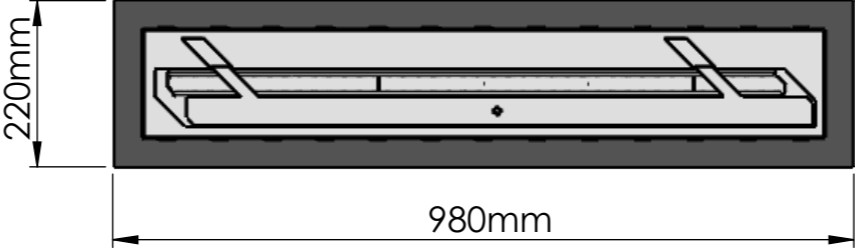

Outdoor Built-in Burner 900mm with safety chamber and lip Black

Technical Data

Capacity: 10L
 Burning time: 7-14 h
 Heat Outout: 4,1-8.2 kw
 Net weight: 18 kg.

Features:

- Decoflame® brushed stainless steel manual burner
- Adjustable flame height
- No chimney required
- No ash, smoke or soot
- Outdoor use
- Safety chamber with lip
- Shutter tool

Optional

Glass screen

Dimensions are in millimeters		Decoflame ApS Vang Mark 2 9380 Vestbjerg Denmark Tlf: +45 9630 4800 	SCALE: 1:10
Date	20-01-2023		FORMAT: A3
REVISION:	-	bestilling@decoflame.dk	Page 1 OF 1
Author:	TTK	Order Number - Customer - Reference:	PRINCIPLE Outdoor Built-in burner 900mm (with lip) - No glass
Copyright of Decoflame ApS Denmark, whose property this document remains. No part thereof may be disclosed, copied, duplicated or in any other way made use of, except with the approval of Decoflame ApS.		Customer Approval Signature - Date	