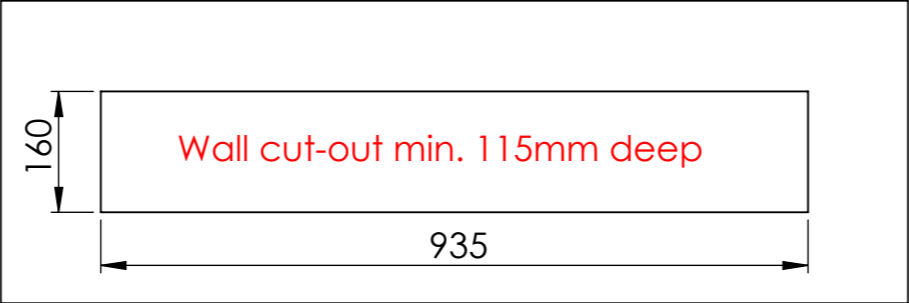

Outdoor Built-in Burner 900mm with safety chamber and lip Black

Technical Data

Capacity: 10L
 Burning time: 7-14 h
 Heat Outout: 4,1-8.2 kw
 Net weight: 18 kg.

Features:

- Decoflame® brushed stainless steel manual burner
- Adjustable flame height
- No chimney required
- No ash, smoke or soot
- Outdoor use
- Safety chamber with lip
- Shutter tool

Optional

Glass screen

Dimensions are in millimeters		Decoflame ApS Vang Mark 2 9380 Vestbjerg Denmark Tlf: +45 9630 4800 	SCALE: 1:10
Date	20-01-2023		FORMAT: A3
REVISION:	-	bestilling@decoflame.dk	Page 1 OF 1
Author:	TTK	Order Number - Customer - Reference:	PRINCIPLE Outdoor Built-in burner 900mm (with lip) - No glass
Copyright of Decoflame ApS Denmark, whose property this document remains. No part thereof may be disclosed, copied, duplicated or in any other way made use of, except with the approval of Decoflame ApS.		Customer Approval Signature - Date	