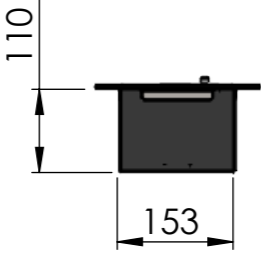

Outdoor Built-in Burner 900mm with safety chamber and lip Black

Technical Data

Capacity: 10L
 Burning time: 7-14 h
 Heat Outout: 4,1-8.2 kw
 Net weight: 18 kg.

Features:

- Decoflame® brushed stainless steel manual burner
- Adjustable flame height
- No chimney required
- No ash, smoke or soot
- Outdoor use
- Safety chamber with lip
- Shutter tool

Optional

Glass screen

Dimensions are in millimeters		Decoflame ApS Vang Mark 2 9380 Vestbjerg Denmark Tlf: +45 9630 4800 	SCALE: 1:10
Date	20-01-2023		FORMAT: A3
REVISION:	-	bestilling@decoflame.dk	Page 1 OF 1
Author:	TTK	Order Number - Customer - Reference:	PRINCIPLE Outdoor Built-in burner 900mm (with lip) - No glass
Copyright of Decoflame ApS Denmark, whose property this document remains. No part thereof may be disclosed, copied, duplicated or in any other way made use of, except with the approval of Decoflame ApS.		Customer Approval Signature - Date	