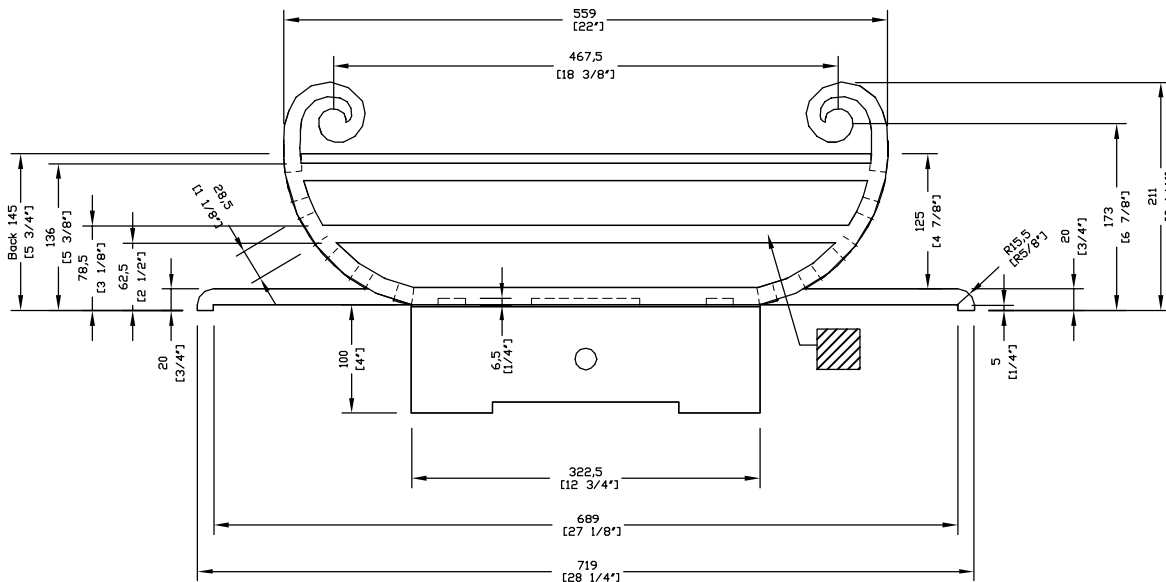

Plan

Perspective View

Side Elevation

Front Elevation

Tyndale Fire Basket for Dogs 22"  
Drawing No.DGS0055

Date 24 April 2009