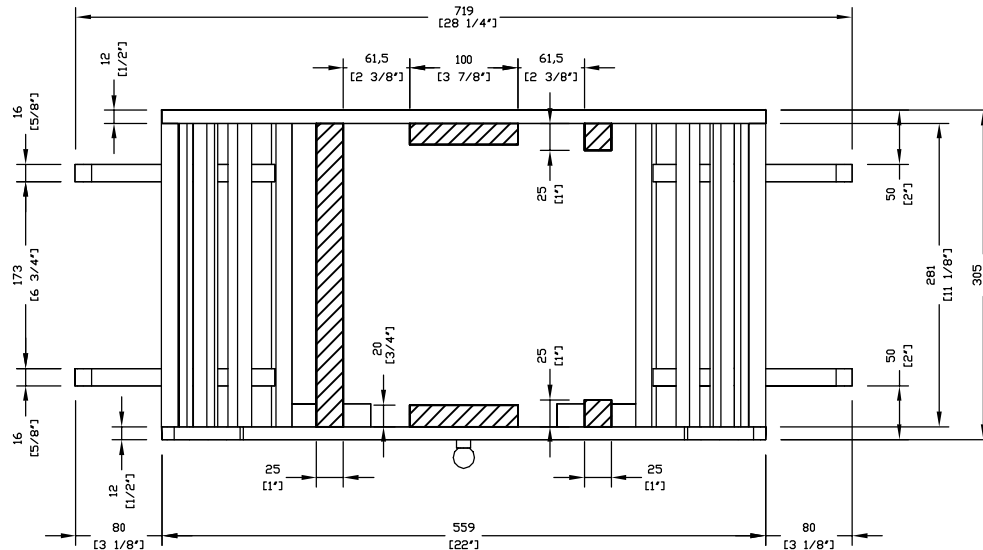

Plan

Perspective View

Side Elevation

Front Elevation

Tyndale Fire Basket for Dogs 22"  
Drawing No.DGS0055

Date 24 April 2009