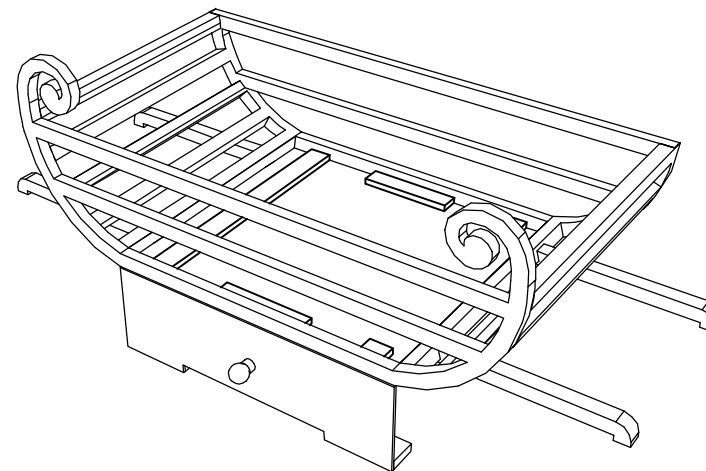

Plan

Perspective View

Side Elevation

Front Elevation

Tyndale Fire Basket for Dogs 22"  
Drawing No.DGS0055

Date 24 April 2009