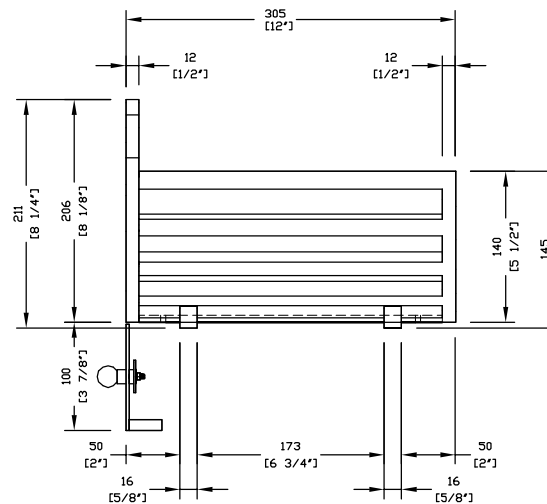

Plan

Perspective View

Side Elevation

Front Elevation

Tyndale Fire Basket for Dogs 22"  
Drawing No.DGS0055

Date 24 April 2009