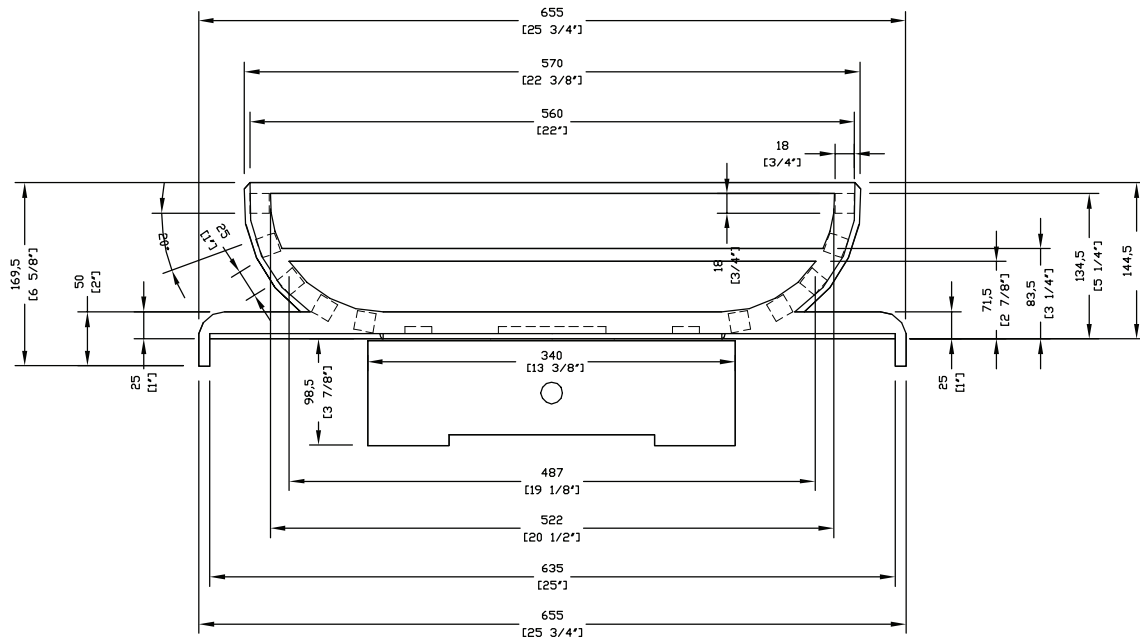

Plan

Perspective View

Front Elevation

Side Elevation

Ducksnest for Dogs 22"
 Drawing No.DGS0067V2

Date 01 June 2009