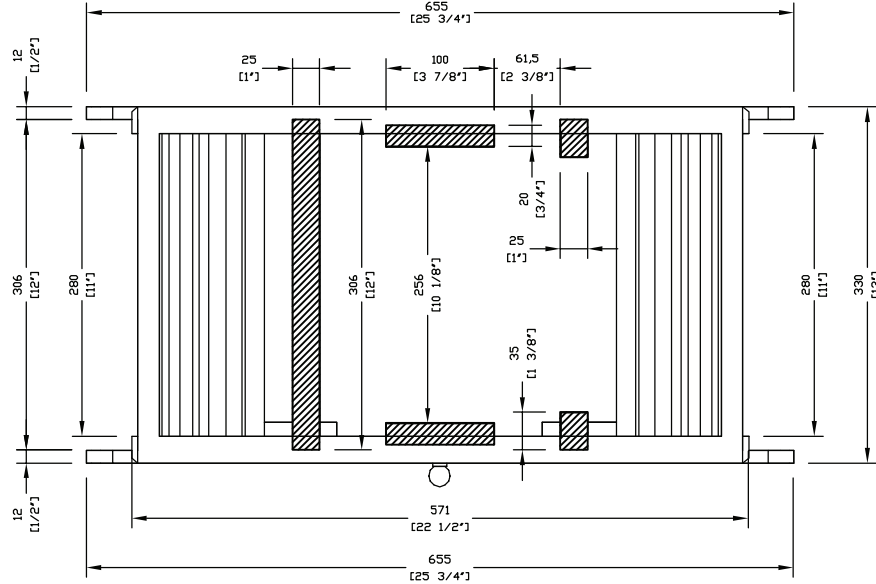

Plan

Perspective View

Front Elevation

Side Elevation

Ducksnest for Dogs 22"
 Drawing No.DGS0067V2

Date 01 June 2009