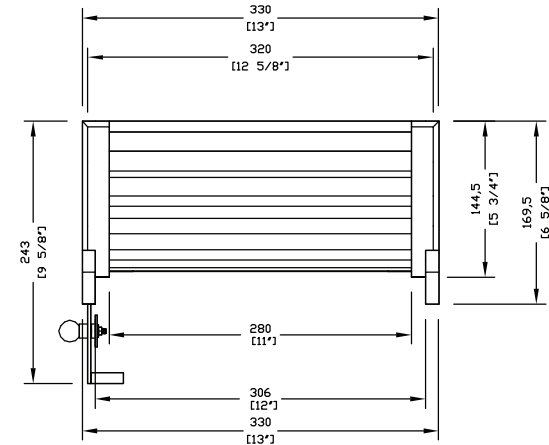

Plan

Perspective View

Front Elevation

Side Elevation

Ducksnest for Dogs 22"
 Drawing No.DGS0067V2

Date 01 June 2009