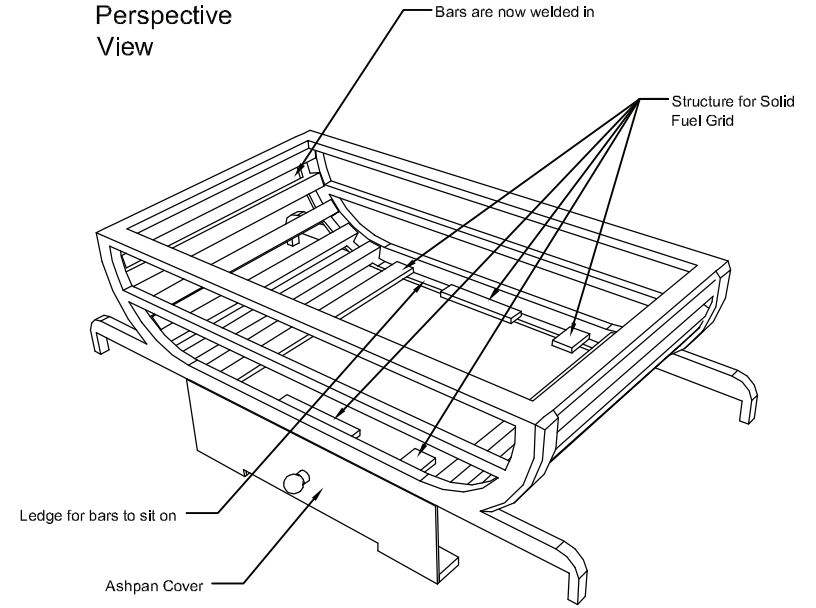

Plan

Perspective View

Front Elevation

Side Elevation

Ducksnest for Dogs 22"
 Drawing No.DGS0067V2

Date 01 June 2009