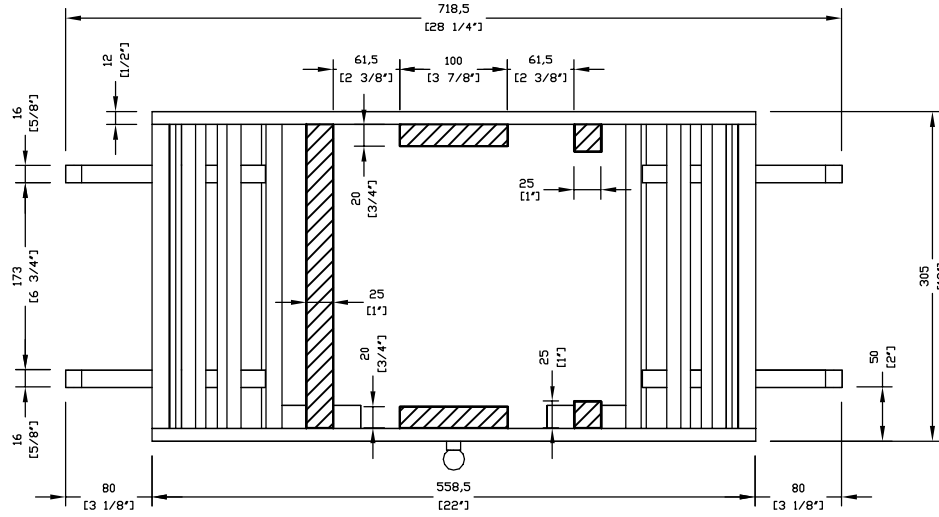

Plan

Perspective View

Front Elevation

Side Elevation

Caxton Fire Basket for Dogs 22''  
Drawing No.DGS0047

Date 24 April 2009

**CHEESNEY'S**

Head Office: 194-202 Battersea Park Road, Battersea, London SW11 4ND  
Telephone: 020 7627 1410 Fax: 020 7622 1078  
Web Site: www.chesneys.co.uk E mail: sales@chesneys.co.uk