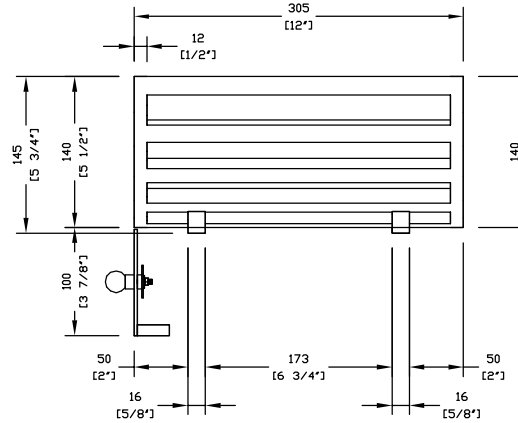

Plan

Perspective View

Front Elevation

Side Elevation

Caxton Fire Basket for Dogs 22''  
Drawing No.DGS0047

Date 24 April 2009

**CHEESNEY'S**

Head Office: 194-202 Battersea Park Road, Battersea, London SW11 4ND  
Telephone: 020 7627 1410 Fax: 020 7622 1078  
Web Site: www.chesneys.co.uk E mail: sales@chesneys.co.uk