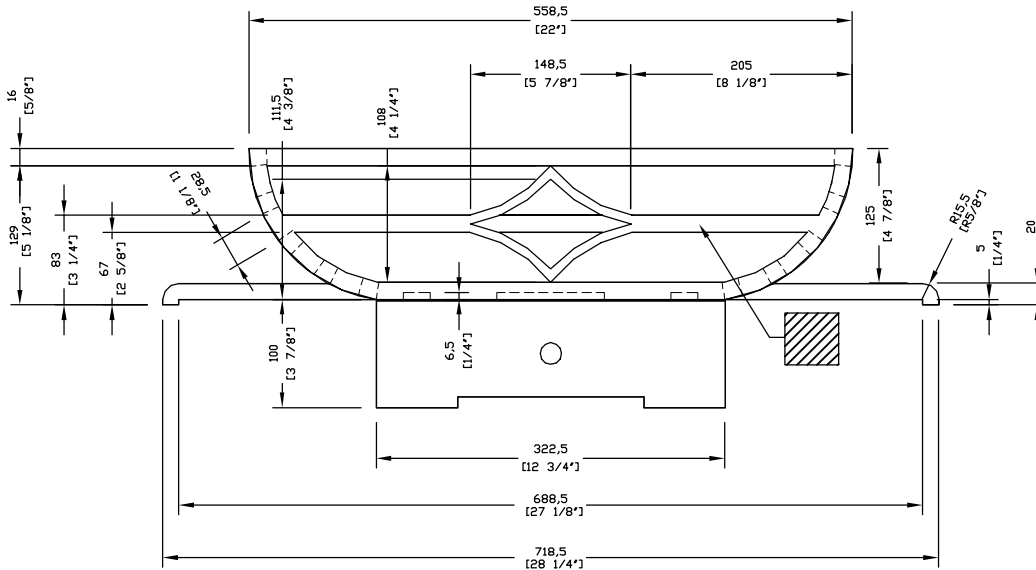

Plan

Perspective View

Front Elevation

Side Elevation

Caxton Fire Basket for Dogs 22''  
Drawing No.DGS0047

Date 24 April 2009

**CHEESNEY'S**

Head Office: 194-202 Battersea Park Road, Battersea, London SW11 4ND  
Telephone: 020 7627 1410 Fax: 020 7622 1078  
Web Site: www.chesneys.co.uk E mail: sales@chesneys.co.uk