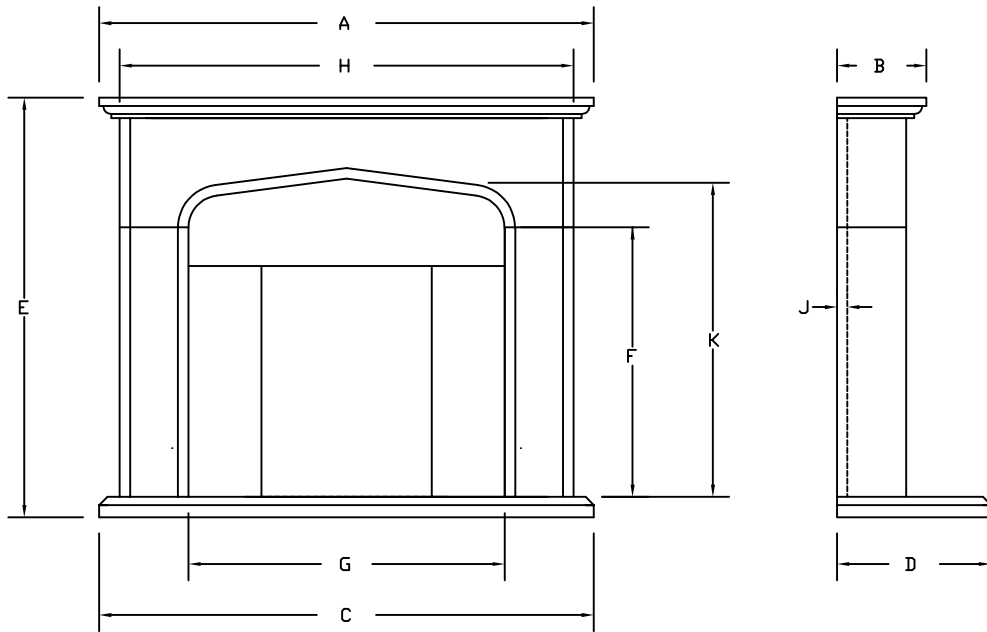

VIANA

DIMENSIONS MM (42)"		DIMENSIONS MM (48)"		DIMENSIONS MM (54)"	
A	1066	A	1220	A	1372
B	220	B	220	B	220
C	1066	C	1220	C	1372
D	380	D	380	D	400
E	1005	E	1035	E	1115
F	635	F	665	F	725
G	686	G	780	G	892
H	966	H	1120	H	1272
J	25	J	25	J	25
K	765	K	795	K	855

DUE TO THE NATURE OF NATURAL STONE AND THE MANUFACTURING PROCESS DIMENSIONS MAY VARY SLIGHTLY.