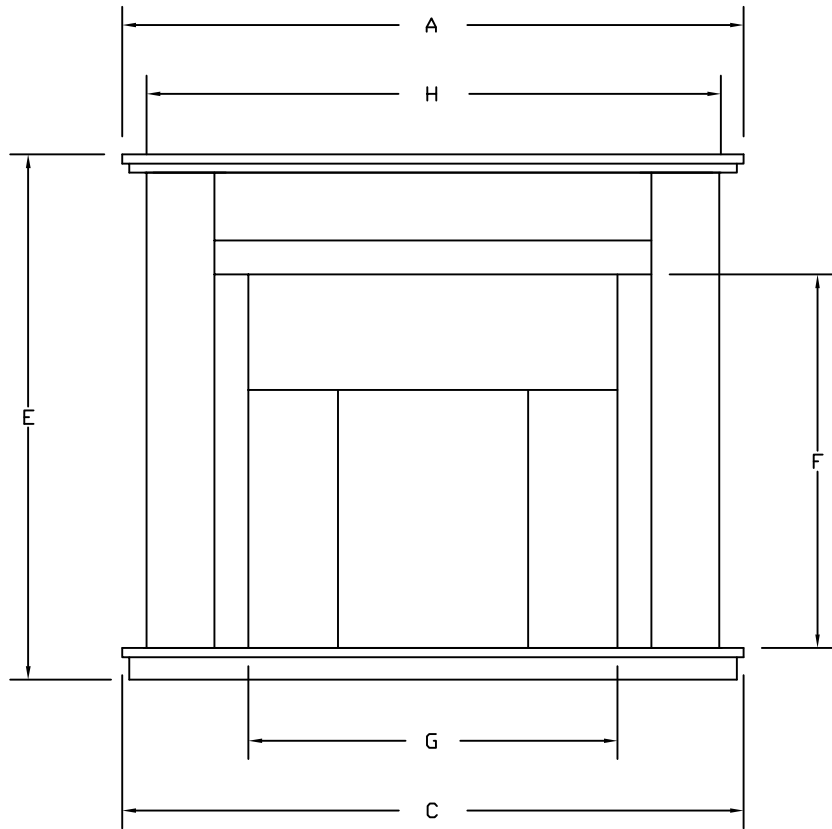

MERTOLA

DIMENSIONS MM (48)"

A 1220  
B 220  
C 1220  
D 380  
E 1110  
F 775  
G 663  
H 1113  
J 55

DIMENSIONS MM (54)"

A 1372  
B 220  
C 1372  
D 380  
E 1160  
F 825  
G 815  
H 1265  
J 55

DUE TO THE NATURE OF NATURAL STONE AND THE MANUFACTURING PROCESS DIMENSIONS MAY VARY SLIGHTLY.