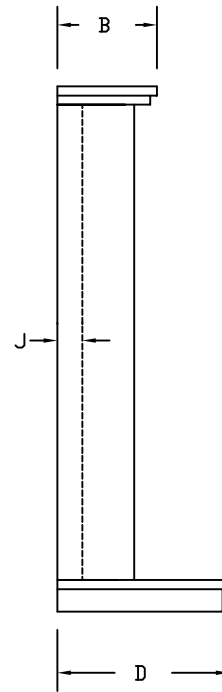

MERTOLA

DIMENSIONS MM (48)"

A 1220  
B 220  
C 1220  
D 380  
E 1110  
F 775  
G 663  
H 1113  
J 55

DIMENSIONS MM (54)"

A 1372  
B 220  
C 1372  
D 380  
E 1160  
F 825  
G 815  
H 1265  
J 55

DUE TO THE NATURE OF NATURAL STONE AND THE MANUFACTURING PROCESS DIMENSIONS MAY VARY SLIGHTLY.