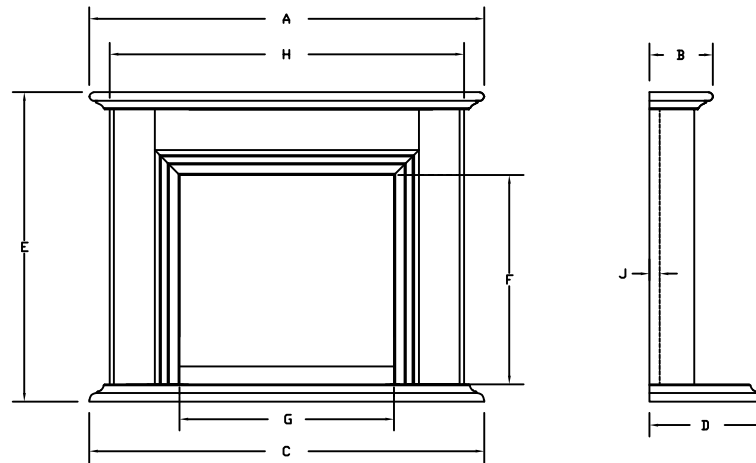

STANDARD ESTORIL  
 AVAILABLE IN 1372mm & 1524mm VERSIONS.

ECD ESTORIL

DIMENSIONS mm.  
 STANDARD 1372mm WIDE  
 VERSION.

A 1372  
 B 220  
 C 1372  
 D 400  
 E 1075  
 F 691  
 G 613  
 H 1235  
 J 35

DIMENSIONS mm.  
 STANDARD 1524mm WIDE  
 VERSION.

A 1524  
 B 220  
 C 1524  
 D 400  
 E 1075  
 F 691  
 G 766  
 H 1387  
 J 35

DIMENSIONS mm.  
 ECD 1372mm WIDE

A 1372  
 B 220  
 C 1372  
 D 400  
 E 1075  
 F 730  
 G 755  
 H 1231  
 J 35

DUE TO THE NATURE OF NATURAL STONE AND THE MANUFACTURING  
 PROCESS DIMENSIONS MAY VARY SLIGHTLY.