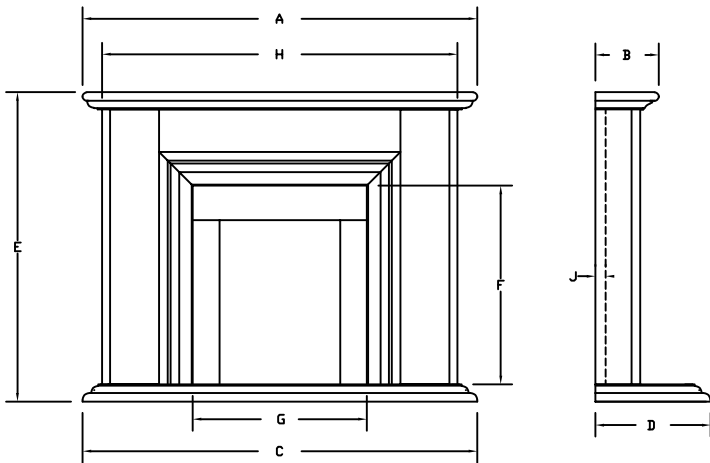

STANDARD ESTORIL  
 AVAILABLE IN 1372mm & 1524mm VERSIONS.

ECD ESTORIL

DIMENSIONS mm.  
 STANDARD 1372mm WIDE  
 VERSION.

A 1372  
 B 220  
 C 1372  
 D 400  
 E 1075  
 F 691  
 G 613  
 H 1235  
 J 35

DIMENSIONS mm.  
 STANDARD 1524mm WIDE  
 VERSION.

A 1524  
 B 220  
 C 1524  
 D 400  
 E 1075  
 F 691  
 G 766  
 H 1387  
 J 35

DIMENSIONS mm.  
 ECD 1372mm WIDE

A 1372  
 B 220  
 C 1372  
 D 400  
 E 1075  
 F 730  
 G 755  
 H 1231  
 J 35

DUE TO THE NATURE OF NATURAL STONE AND THE MANUFACTURING  
 PROCESS DIMENSIONS MAY VARY SLIGHTLY.