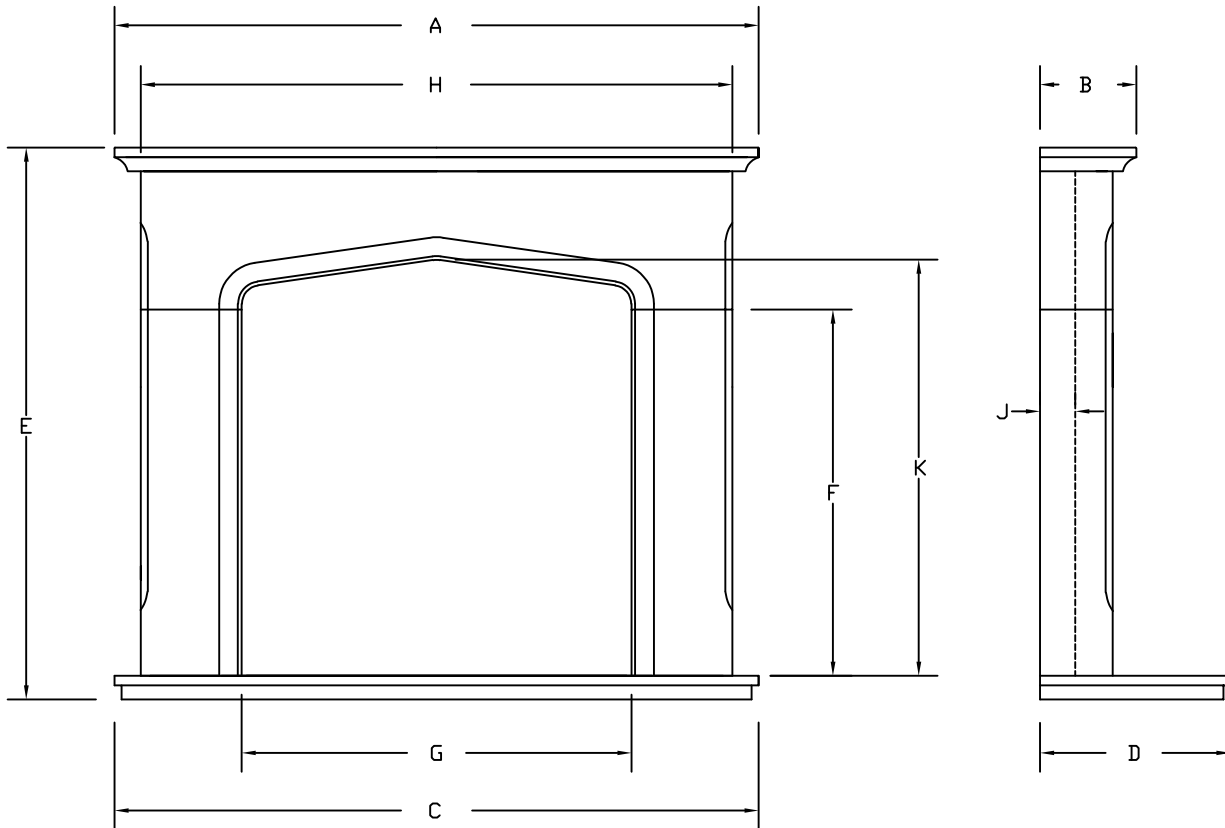

CALVIA

ALL DIMENSIONS IN MM

A	1372
B	205
C	1372
D	406
E	1175
F	780
G	830
H	1260
J	75
K	886

BUILDERS OPENING REQUIRED:
885W X 900H X 400D

DUE TO THE NATURE OF NATURAL STONE AND THE MANUFACTURING
PROCESS DIMENSIONS MAY VARY SLIGHTLY.