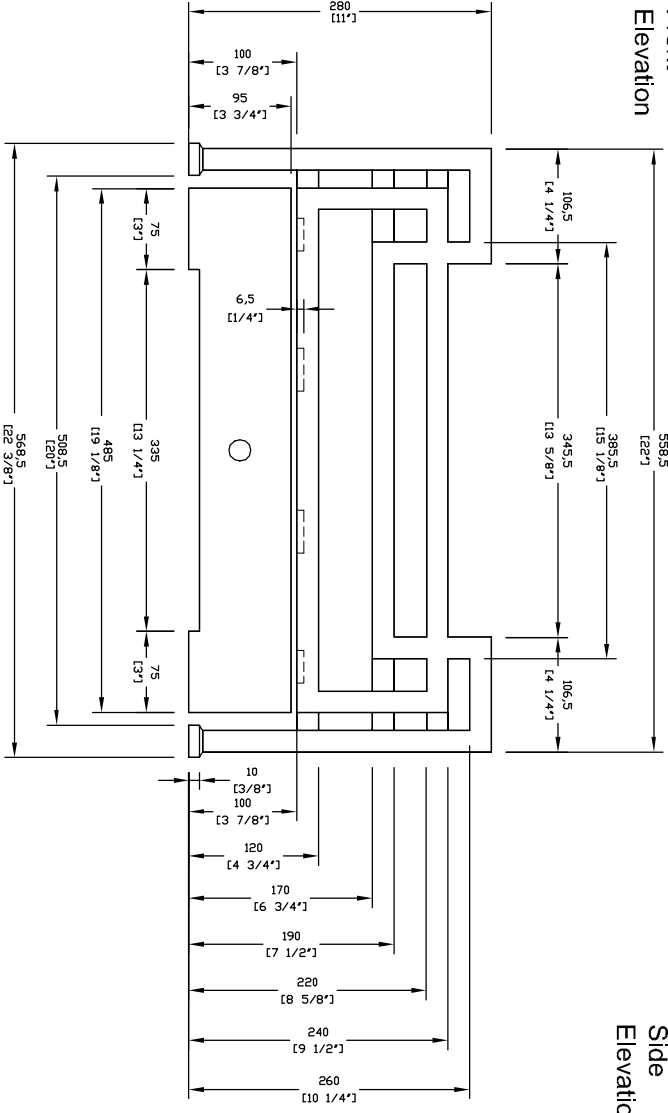

Perspective View

Plan

Side Elevation

Front Elevation

Fibonacci Fire Basket 22"
Drawing No.DGSV3
 Date 24 April 2009