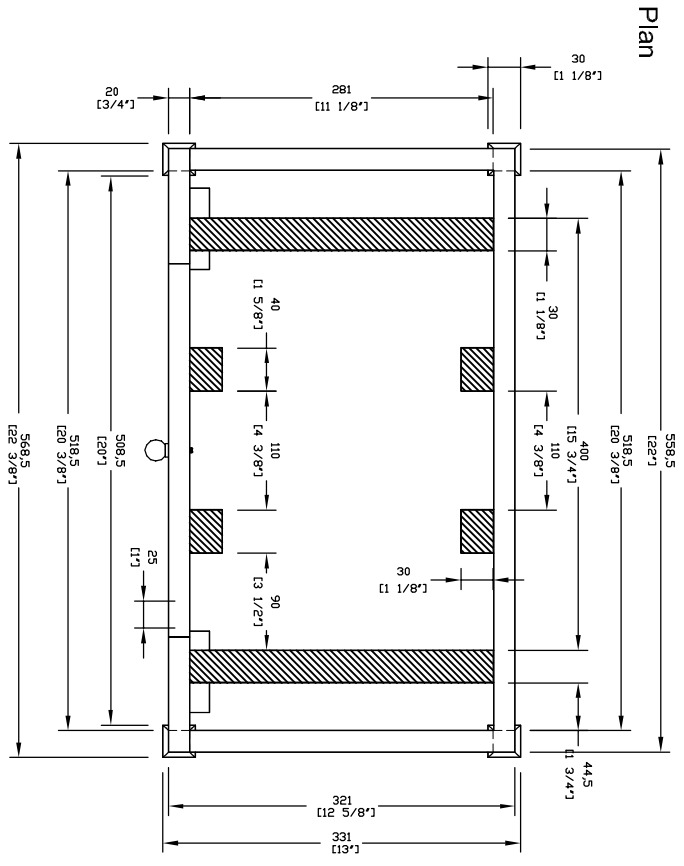

Perspective View

Plan

Side Elevation

Front Elevation

Fibonacci Fire Basket 22"
Drawing No.DGSV3
 Date 24 April 2009