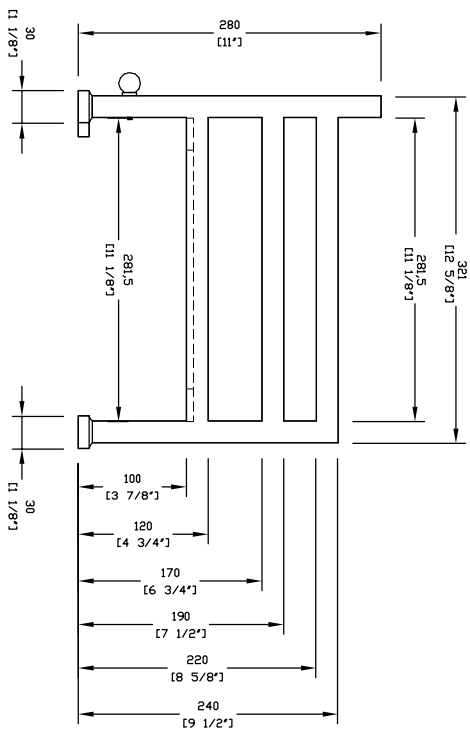

Perspective View

Plan

Side Elevation

Front Elevation

Fibonacci Fire Basket 22"
Drawing No.DGSV3
 Date 24 April 2009