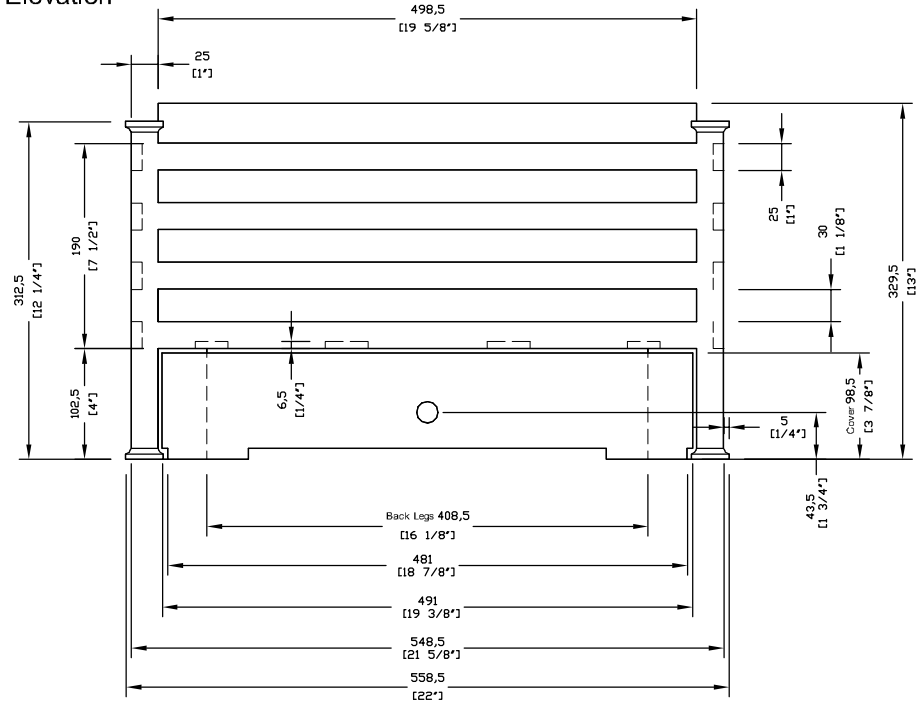

Side Elevation

Amhurst Fire Basket 22"
Drawing No.DGS0063

Date 30 April 2009