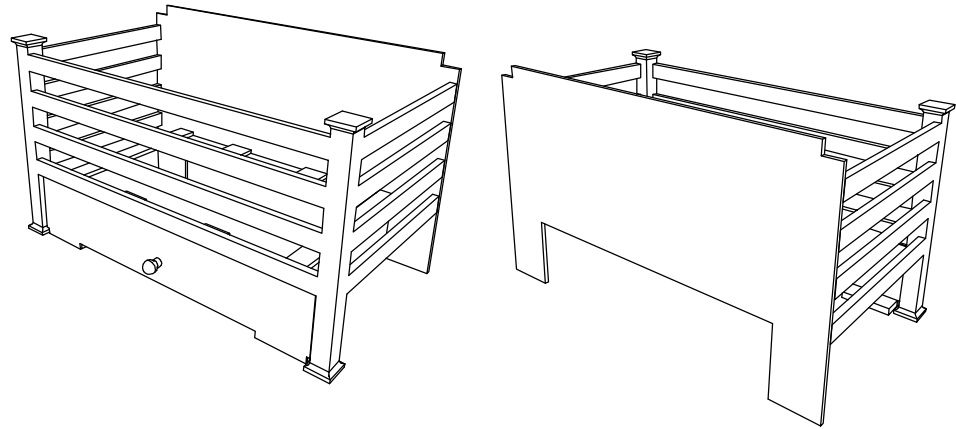

Side Elevation