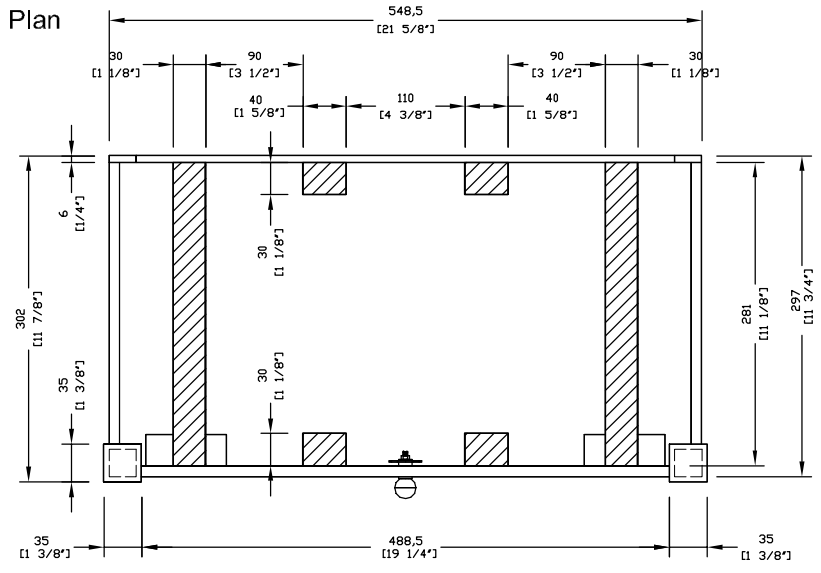

CHESNEY'S

Head Office: 19-202 Battersea Park Road, Battersea, London SW11 4ND
Telephone: 020 7627 1410 Fax: 020 7622 1078
Web Site: www.chesneys.co.uk E mail: sales@chesneys.co.uk

Perspective View