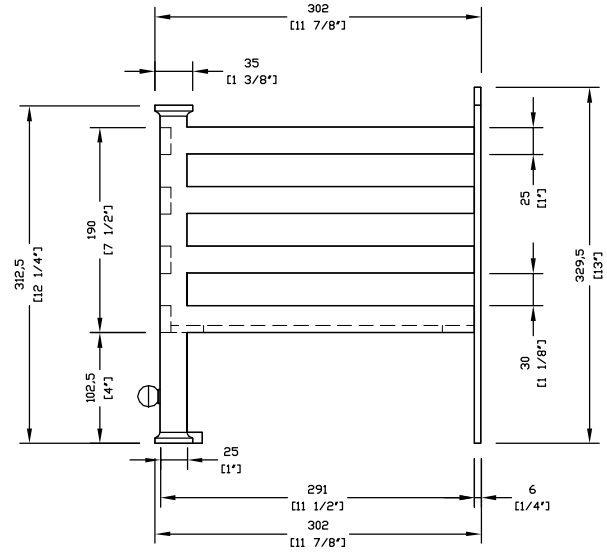

Side Elevation

Amhurst Fire Basket 22"
Drawing No.DGS0063

Date 30 April 2009