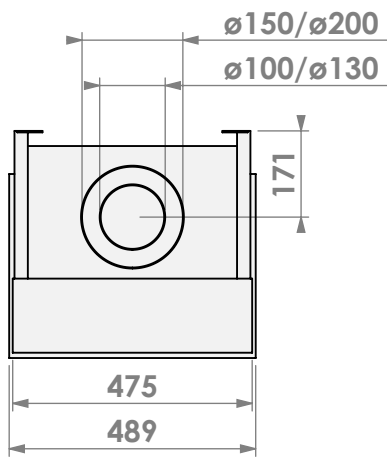

Version: 0

belfires

Barbas Belfires B.V.
 Hallenstraat 17
 5531 AB Bladel
 The Netherlands
www.barbasbelfires.com

Name: View Bell Vertical 3 hidden door+ 10 cm

Modifications reserved

Scale: 1:15
 Unit: mm

Version: 0