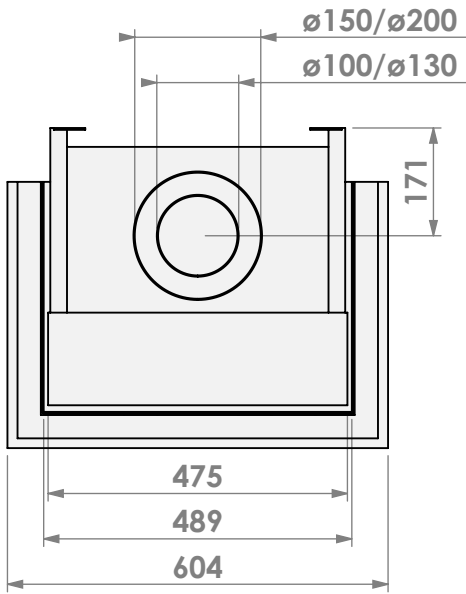

belfires

Barbas Bellfires B.V.
 Hallenstraat 17
 5531 AB Bladel
 The Netherlands
 www.barbasbellfires.com

Name: View Bell Vertical 3 hidden door convection casing

Modifications reserved

Scale: 1:15
 Unit: mm

Version: 0

belfires

Barbas Belfires B.V.
 Hallenstraat 17
 5531 AB Bladel
 The Netherlands
www.barbasbelfires.com

Name: View Bell Vertical 3 hidden door+ 10 cm

Modifications reserved

Scale: 1:15
 Unit: mm

Version: 0