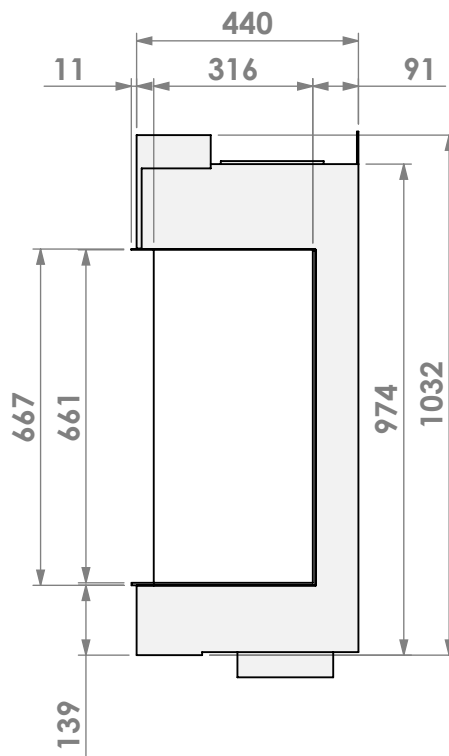

*hang on the wall