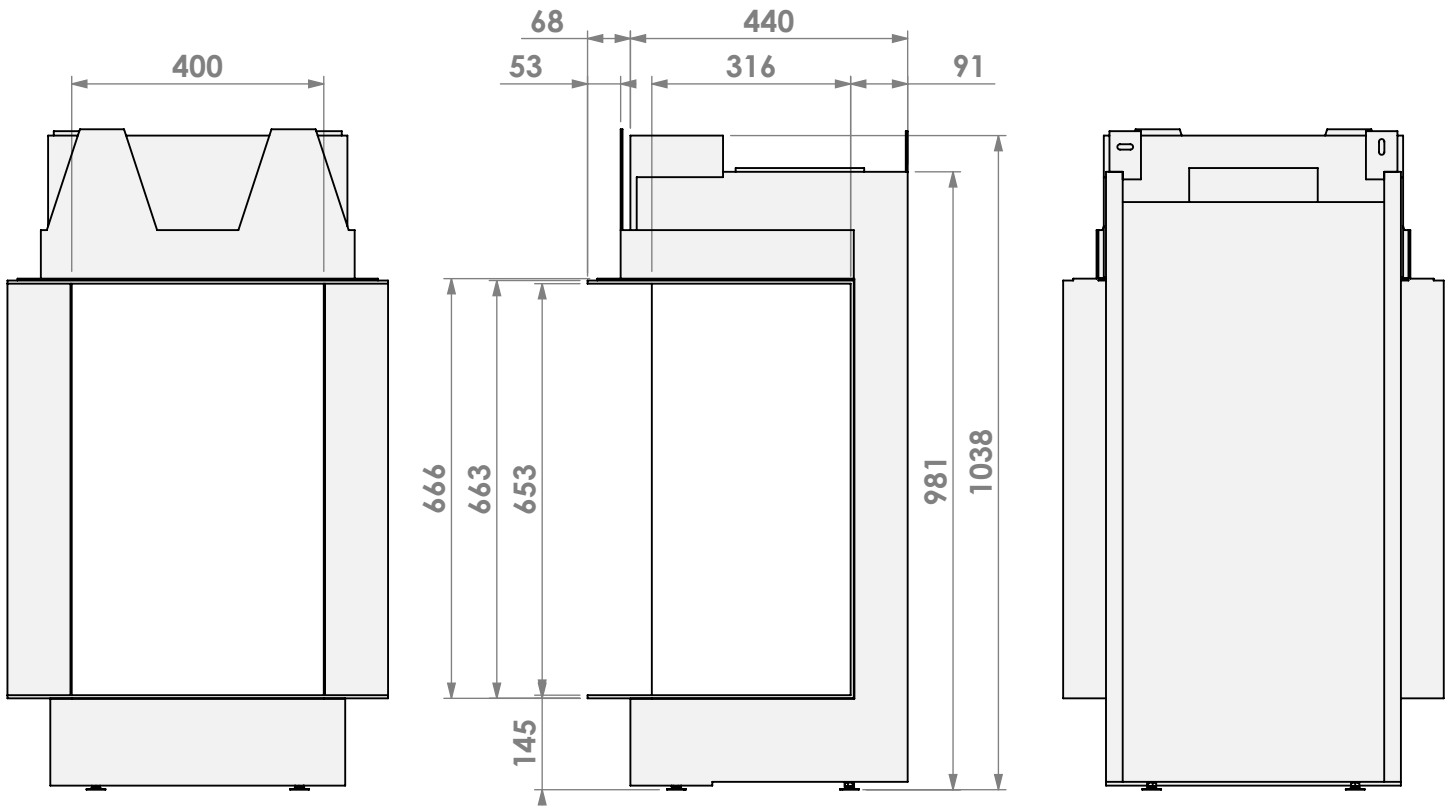

belfires

Barbas Bellfires B.V.
 Hallenstraat 17
 5531 AB Bladel
 The Netherlands
 www.barbasbellfires.com

Name: View Bell Vertical 3 hidden door convection casing

Modifications reserved

Scale: 1:15
 Unit: mm

Version: 0

belfires

Barbas Belfires B.V.
 Hallenstraat 17
 5531 AB Bladel
 The Netherlands
www.barbasbelfires.com

Name: View Bell Vertical 3 hidden door+ 10 cm

Modifications reserved

Scale: 1:15
 Unit: mm

Version: 0