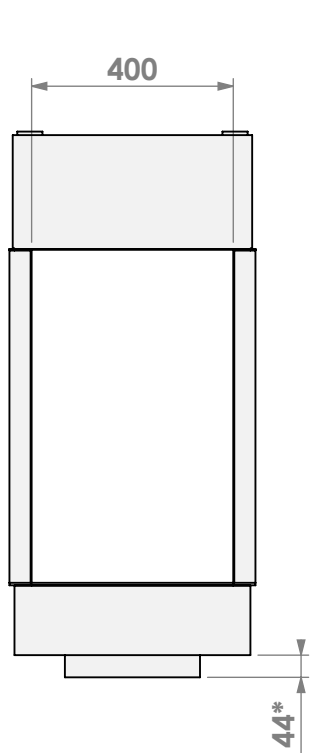

Version: 0

belfires

Barbas Belfires B.V.
 Hallenstraat 17
 5531 AB Bladel
 The Netherlands
www.barbasbelfires.com

Name: View Bell Vertical 3 hidden door+ 10 cm

Modifications reserved

Scale: 1:15
 Unit: mm

Version: 0

Control unit*

*hang on the wall